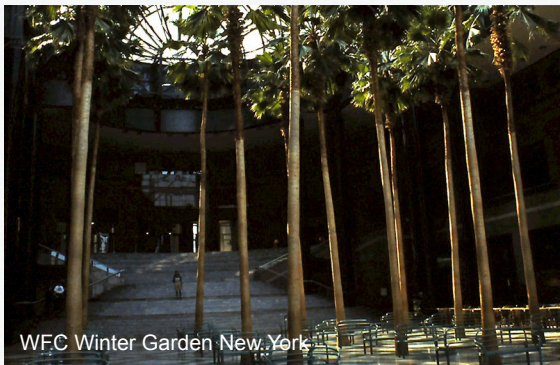

Harvard University

WTC New York

WTC Winter Garden New York

Franklin House Philadelphia

Meridian Hill Park Washington

campus University of Virginia

Excursie Stichting het Panorama

1994 USA

Eastcoast

Boston:

Frederick Law Olmsted National Historic Site, Brookline MA
 Emerald Necklace van Boston Parksysteem
Bureaubezoek Michael van Valkenburg/Martha Schwartz, Cambridge MA
 Harvard University in Cambridge met Tanner Fountain, Peter Walker 1984
 Cambridge Center Roofgarden, Peter Walker 1979

New York:

New Haven Green
 Yale Campus
 Rye Beach Playland
 Pepsico Sculpture Garden at Corporate Headquarters
 Central park Conservancy
 Midtown: IBM Gallery and Garden Plaza, Paley Park, MOMA,
 WTC Winter Garden Cesar Pelli, Rockefeller Center, Grand Central Station, Bryant Park, World Trade Center
Bureaubezoek Assocs
 Isamo Noguchi Museum, Long Island
 Brooklyn Heights Promenade, Brooklyn

Philadelphia:

University Campus
 Chestnut Street Park
 Franklin House, Robert Venturi
 Eastern State Penitentiary Prison
Bureaubezoek Hanna Olin

Baltimore:

Harbourplace en Aquarium

Columbia:

Rouse Co
 Capital Beltway en George Washington Memorial Parkway