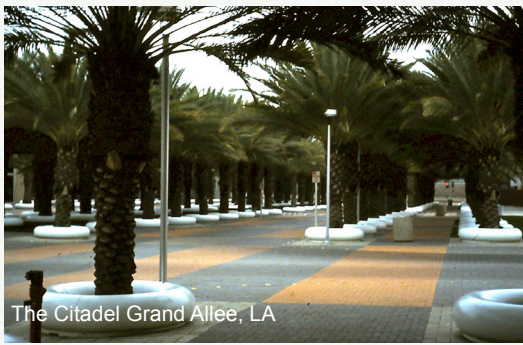

Philadelphia:

University Campus
 Chestnut Street Park
 Franklin House, Robert Venturi
 Eastern State Penitentiary Prison
Bureaubezoek Hanna Olin

Baltimore:

Harbourplace en Aquarium

Columbia:

Rouse Co
 Capital Beltway en George Washington Memorial Parkway

Washington:

Meridian Hill Park
 Dumbarton Oaks Garden, 1979
 Georgetown Landing waterfront
 Vietnam Memorial
 Pershing park, 1979 en Lafayette square

Charlottesville:

University of Virginia campus
 Villa Monticello, Thomas Jefferson 1769
 terug naar Washington via Blue Ridge Parkway